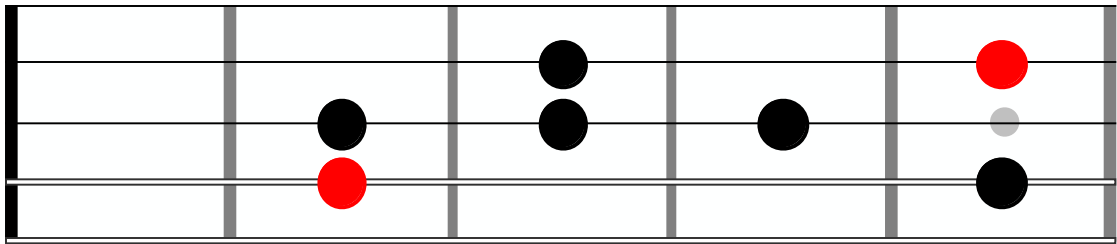

# One Octave Scales with Root on D String

Major

Minor

Dominant

Minor Blues