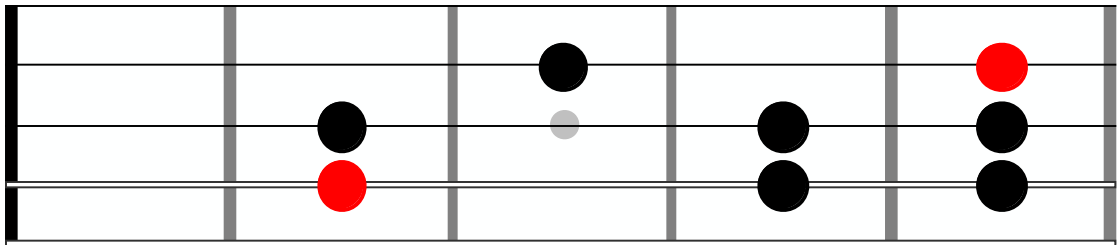

# One Octave Scales with Root on D String

Major

Minor

Dominant

Minor Blues