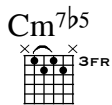

LOCRIAN

Musical notation for Locrian mode, starting with a Cm7b5 chord. The staff shows a sequence of notes: C, Db, Eb, E, F, G, Ab. The guitar tablature below shows fingerings for the strings: T (4), A (3), B (4), B (3) for the first measure, and subsequent measures with notes 3-4, 1-3, 4-1, 3-1.